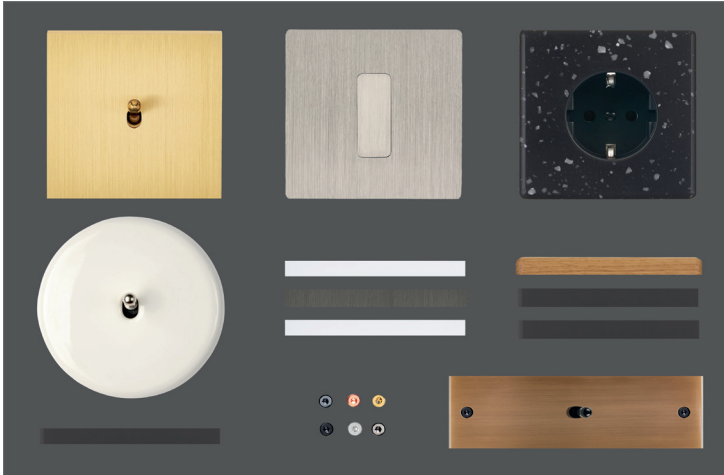

Cases dimensions 330 x 230 x 140 mm (LxLxH)

Delivery times: 2 weeks

Reference : M3MIX-K-23
Price : 175,00 € HT

■ Mixte case - A bit of everything !

Composition:

- 1 simple plate Confidence brushed brass (410), 1 gilt toggle.
- 1 simple plate M brushed nickel (511), 1 brushed nickel button.
- 1 simple plate Hitera terrazzo black (486), 2P+E black schuko socket.
- 1 simple plate Iris by MODELEC white porcelain (361), 1 steel toggle.
- 1 simple plate Iris by MODELEC soft touch black (354) in B1.
- 1 simple plate Iris by MODELEC satin white (351) in B1.
- 1 simple plate M matt white (521) in B1.
- 1 simple plate Confidence gun metal (414) in B1.
- 1 simple plate Hitera light oak (491) in B1.
- 1 simple plate Karo satin black (208) in B1.
- 1 simple plate Désir matt black (818) in B1.
- 6 screws: gun metal, copper, gold, black, white, steel.
- 1 long narrow plate Confidence old bronze (417) with screws, 1 black toggle.