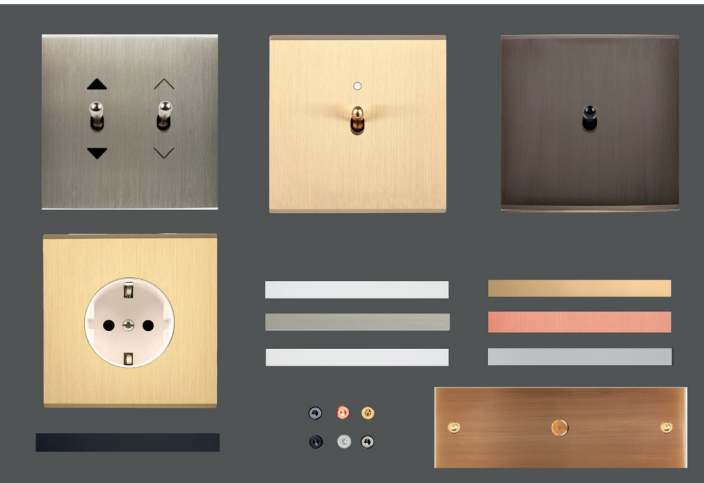

Reference : M2LTM-K-23
Price : 275,00 € HT

■ Confidence case - Our best-seller !

Composition:

- 1 simple plate Confidence brushed steel (412), 2 steel toggles.
- 1 simple plate Confidence brushed brass (410), 1 gilt toggle + 1 LED.
- 1 simple plate Confidence gun metal (414), 1 black toggle.
- 1 simple plate Confidence brushed brass (410), 2P+E ivory schuko socket.
- 1 long narrow plate Confidence old bronze (417) with screws, 1 gilt round push button.
- 6 screws: gun metal, copper, gold, black, white, steel.
- 7 simple plates: matt black (408) in B1, white enamel (424) in B1, satin nickel (418) in B1, matt white (413) in B1, mirror gold (421) in B1, satin copper (423) in B1, mirror chrome (415) in B2.

Reference : M3LTC-K-23
Price : 350,00 € HT

■ Luxe case - Our top ranges !

Composition:

- 1 simple plate Confidence brushed steel (412), 1 steel toggle.
- 1 simple plate M old bronze (517), 1 old bronze button.
- 1 simple plate Confidence brushed brass (410), black and gilt toggles.
- 1 simple plate Confidence gun metal (414), 2P+E black schuko socket.
- 1 long narrow plate Confidence white enamel (424) with screws, 1 gold round push button + 1 LED.
- 6 screws: gun metal, copper, gold, black, white, steel.
- 4 simple plates M: matt black (522) in B1, matt white (521) in B1, sanded nickel (531) in B1, sanded brass (532) in B1.
- 3 simple plates Confidence: mirror gold (421) in B1, old bronze (417) in B1, matt black (408) in B1.