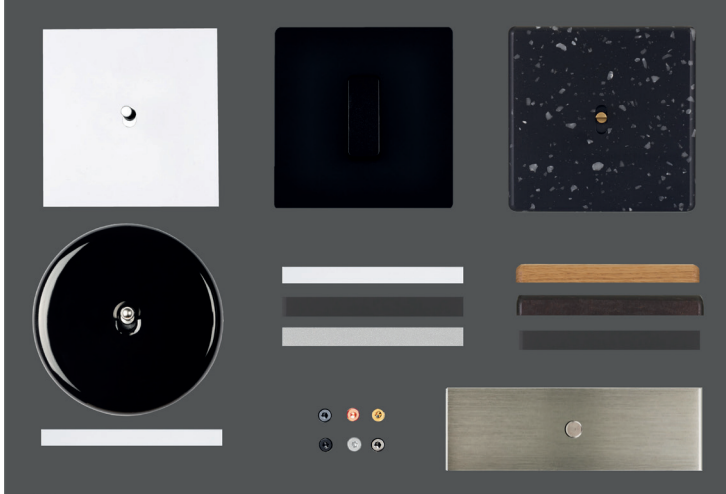

Reference : M3MIXSF-K-23
Price : 230,00 € HT

■ Mixte case - Know-how

Composition:

- 1 simple plate Confidence satin copper (423), 1 gilt toggle.
- 1 simple plate M STB steel (541), 1 varnished mirror brass button.
- 1 simple plate Hitera black terrazzo (486), 2P+E black schuko socket.
- 1 simple plate Iris by MODELEC white porcelain (361), 1 steel toggle.
- 1 long narrow plate Confidence old bronze (417) with screws, 1 gilt round push button.
- 6 screws: gun metal, copper, gold, black, white, steel.
- 1 simple plate Iris by MODELEC black porcelain (362) in B1.
- 2 simple plates Hitera: light oak (491) in B1, soft touch white (481) in B1.
- 2 simple plates M: sanded brass (532) in B1, RL blue (523) in B1.
- 1 simple plate Karo satin white (210) in B1.

Cases dimensions

330 x 230 x 140 mm (lxLxH)

Delivery times: 2 weeks

• SW case - Our access range

Composition:

- 1 simple plate Désir matt white (820), 1 white straight toggle.
- 1 simple plate M matt black (522), 1 black button.
- 1 simple plate Hitera black terrazzo (486), 1 matt brass toggle.
- 1 simple plate Iris by MODELEC black porcelain (362), 1 steel toggle.
- 1 simple plate Iris by MODELEC satin white (351) in B1.
- 1 simple plate M matt white (521) in B1.
- 1 simple plate Karo black soft touch (208) in B1.
- 1 simple plate Karo satin alu (212) in B1.
- 1 simple plate Hitera light oak (491) in B1.
- 1 simple plate Hitera dark oak (492) in B1.
- 1 simple plate Désir matt black (818) in B1.
- 1 long narrow plate Confidence brushed steel (412), 1 steel round push button.
- 6 screws : gun metal, copper, gold, black, white, steel.