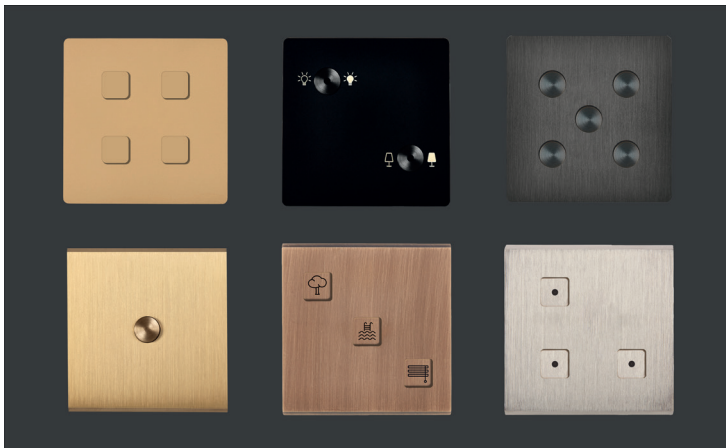

• Home automation case - For your home automation applications

Composition:

- 1 simple plate M sanded brass (532), 4 sanded brass flat square buttons.
- 1 simple plate M matt black (522), 2 matt black flat round buttons + 2 LED.
- 1 simple plate M gun metal (514), 5 gun metal flat round buttons.
- 1 simple plate Confidence satin brass (419), 1 satin brass flat round button.
- 1 simple plate Confidence old bronze (417), 3 old bronze flat square buttons.
- 1 simple plate Confidence brushed steel (412), 3 brushed steel flat square buttons + 3 LED.

Reference: M4DOMFR-23
Price : 295,00 € HT