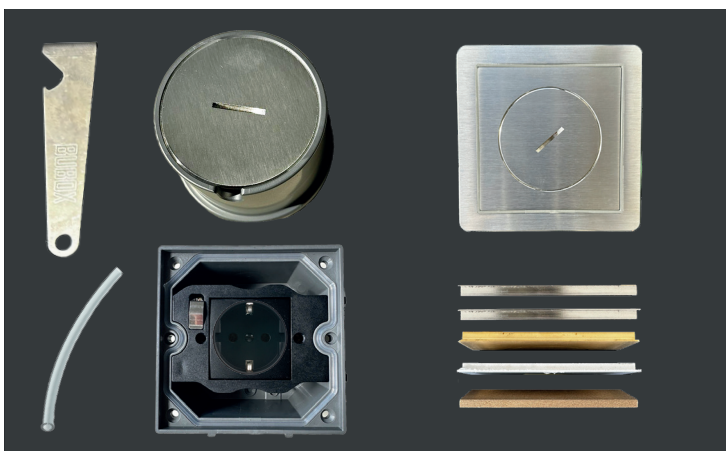

Reference : M3SWFR-23
Price : 150,00 € HT

• Home automation case - For your home automation applications

Composition:

- 1 simple plate M sanded brass (532), 4 sanded brass flat square buttons.
- 1 simple plate M matt black (522), 2 matt black flat round buttons + 2 LED.
- 1 simple plate M gun metal (514), 5 gun metal flat round buttons.
- 1 simple plate Confidence satin brass (419), 1 satin brass flat round button.
- 1 simple plate Confidence old bronze (417), 3 old bronze flat square buttons.
- 1 simple plate Confidence brushed steel (412), 3 brushed steel flat square buttons + 3 LED.

Reference: M4DOMFR-23
Price : 295,00 € HT

• BUBOX by MODELEC case - Our watertight floorbox for your indoor or outdoor projects

Composition:

- 1 stainless steel flat-head key for standard watertight floorbox opening.
- 1 Aquastop protection kit in natural anodized aluminum (/90), with its standard screw-on lid in brushed 316L stainless steel (/2).
- 1 BUBOX CLASSIC terrace kit in brushed 316L stainless steel (/2), fitted with its standard screw-on lid, floor frame, and a 2P+E black schuko socket.
- 1 anti-condensation drain.
- 1 BUBOX CLASSIC flush-mounted box with black mechanism support, fitted with a 2P+E black schuko socket.
- 1 BUBOX CLASSIC lid in brushed 316L stainless steel (/2), fitted with a secured (Allen) screw-on lid.
- 1 BUBOX LINE lid in brushed 316L stainless steel (/2).
- 1 BUBOX LINE lid in brushed raw brass (/1), fitted with its standard screw-on lid.
- 1 protective cover for BUBOX LINE watertight floorbox.
- 1 protective cover for BUBOX CLASSIC watertight floorbox.