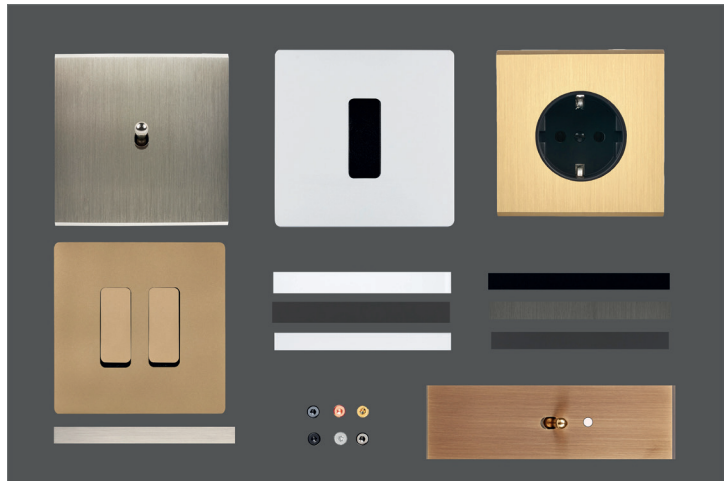

Reference : M3LTC-K-23
Price : 350,00 € HT

■ Luxe case - Our top ranges !

Composition:

- 1 simple plate Confidence brushed steel (412), 1 steel toggle.
- 1 simple plate M old bronze (517), 1 old bronze button.
- 1 simple plate Confidence brushed brass (410), black and gilt toggles.
- 1 simple plate Confidence gun metal (414), 2P+E black schuko socket.
- 1 long narrow plate Confidence white enamel (424) with screws, 1 gold round push button + 1 LED.
- 6 screws: gun metal, copper, gold, black, white, steel.
- 4 simple plates M: matt black (522) in B1, matt white (521) in B1, sanded nickel (531) in B1, sanded brass (532) in B1.
- 3 simple plates Confidence: mirror gold (421) in B1, old bronze (417) in B1, matt black (408) in B1.

Reference : M3MIXIN-K-23
Price : 230,00 € HT

■ Mixte case - The must-have

Composition:

- 1 simple plate Confidence brushed steel (412), 1 steel toggle.
- 1 simple plate M matt white (521), 1 black button.
- 1 simple plate Confidence brushed brass (410), 2P+E black schuko socket.
- 1 simple plate M sanded brass (532), 2 sanded brass buttons.
- 1 long narrow plate Confidence old bronze (417), 1 gilt toggle + 1 LED.
- 6 screws: gun metal, copper, gold, black, white, steel.
- 2 façades simples M: brushed nickel (511) and matt black (522) in B2.
- 1 simple plate Karo satin white (210) in B1.
- 1 simple plate Désir matt black (818) in B1.
- 1 simple plate Iris by MODELEC satin white (351) in B1.
- 1 simple plate Confidence gun metal (414) in B1.
- 1 simple plate Hitera soft touch black (482) in B1.