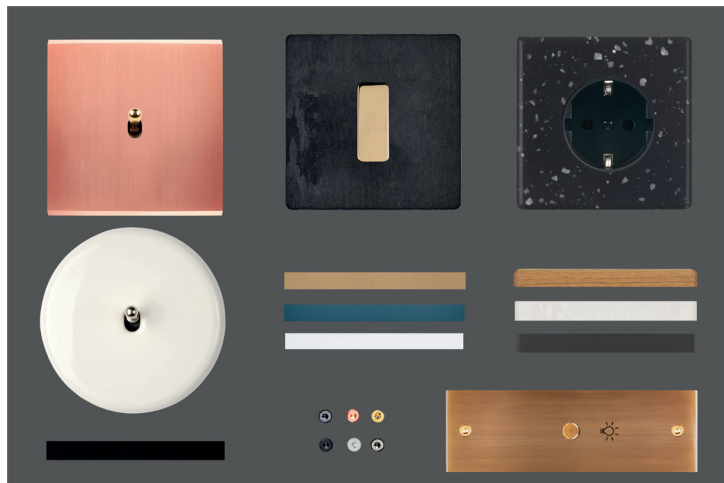

Reference : M3LTC-K-23
Price : 350,00 € HT

■ Luxe case - Our top ranges !

Composition:

- 1 simple plate Confidence brushed steel (412), 1 steel toggle.
- 1 simple plate M old bronze (517), 1 old bronze button.
- 1 simple plate Confidence brushed brass (410), black and gilt toggles.
- 1 simple plate Confidence gun metal (414), 2P+E black schuko socket.
- 1 long narrow plate Confidence white enamel (424) with screws, 1 gold round push button + 1 LED.
- 6 screws: gun metal, copper, gold, black, white, steel.
- 4 simple plates M: matt black (522) in B1, matt white (521) in B1, sanded nickel (531) in B1, sanded brass (532) in B1.
- 3 simple plates Confidence: mirror gold (421) in B1, old bronze (417) in B1, matt black (408) in B1.

Reference : M3MIXIN-K-23
Price : 230,00 € HT

■ Mixte case - The must-have

Composition:

- 1 simple plate Confidence brushed steel (412), 1 steel toggle.
- 1 simple plate M matt white (521), 1 black button.
- 1 simple plate Confidence brushed brass (410), 2P+E black schuko socket.
- 1 simple plate M sanded brass (532), 2 sanded brass buttons.
- 1 long narrow plate Confidence old bronze (417), 1 gilt toggle + 1 LED.
- 6 screws: gun metal, copper, gold, black, white, steel.
- 2 façades simples M: brushed nickel (511) and matt black (522) in B2.
- 1 simple plate Karo satin white (210) in B1.
- 1 simple plate Désir matt black (818) in B1.
- 1 simple plate Iris by MODELEC satin white (351) in B1.
- 1 simple plate Confidence gun metal (414) in B1.
- 1 simple plate Hitera soft touch black (482) in B1.