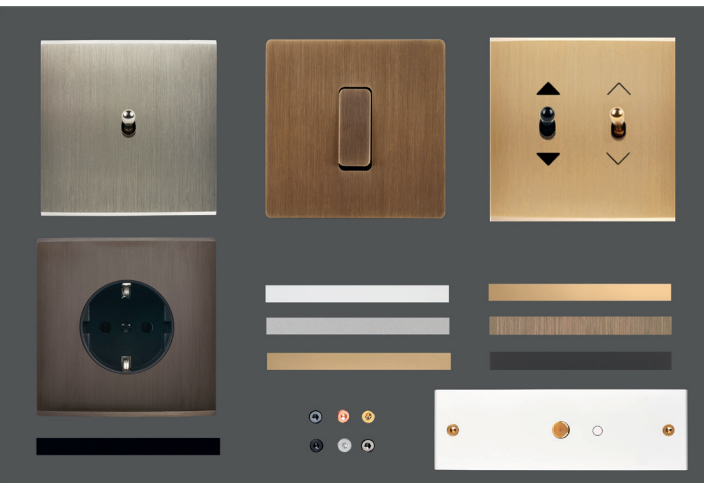

Reference : M2LTM-K-23
Price : 275,00 € HT

■ Confidence case - Our best-seller !

Composition:

- 1 simple plate Confidence brushed steel (412), 2 steel toggles.
- 1 simple plate Confidence brushed brass (410), 1 gilt toggle + 1 LED.
- 1 simple plate Confidence gun metal (414), 1 black toggle.
- 1 simple plate Confidence brushed brass (410), 2P+E ivory schuko socket.
- 1 long narrow plate Confidence old bronze (417) with screws, 1 gilt round push button.
- 6 screws: gun metal, copper, gold, black, white, steel.
- 7 simple plates: matt black (408) in B1, white enamel (424) in B1, satin nickel (418) in B1, matt white (413) in B1, mirror gold (421) in B1, satin copper (423) in B1, mirror chrome (415) in B2.

Reference : M3LTC-K-23
Price : 350,00 € HT

■ Luxe case - Our top ranges !

Composition:

- 1 simple plate Confidence brushed steel (412), 1 steel toggle.
- 1 simple plate M old bronze (517), 1 old bronze button.
- 1 simple plate Confidence brushed brass (410), black and gilt toggles.
- 1 simple plate Confidence gun metal (414), 2P+E black schuko socket.
- 1 long narrow plate Confidence white enamel (424) with screws, 1 gold round push button + 1 LED.
- 6 screws: gun metal, copper, gold, black, white, steel.
- 4 simple plates M: matt black (522) in B1, matt white (521) in B1, sanded nickel (531) in B1, sanded brass (532) in B1.
- 3 simple plates Confidence: mirror gold (421) in B1, old bronze (417) in B1, matt black (408) in B1.