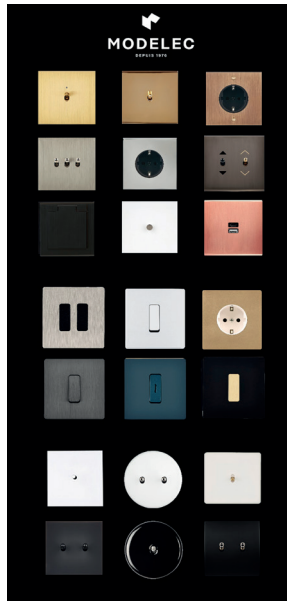

Reference : M3SWFR-23
Price : 150,00 € HT

• Home automation case - For your home automation applications

Composition:

- 1 simple plate M sanded brass (532), 4 sanded brass flat square buttons.
- 1 simple plate M matt black (522), 2 matt black flat round buttons + 2 LED.
- 1 simple plate M gun metal (514), 5 gun metal flat round buttons.
- 1 simple plate Confidence satin brass (419), 1 satin brass flat round button.
- 1 simple plate Confidence old bronze (417), 3 old bronze flat square buttons.
- 1 simple plate Confidence brushed steel (412), 3 brushed steel flat square buttons + 3 LED.

Reference: M4BUBOX-K-24
Price : 250,00 € HT

PRESCRIPTION TOOLS

Exhibition panels

Sept.2024

Nos panneaux de présentation produits

MIX SMALL
40x60cm

MIX MEDIUM
40x90cm

LUX MEDIUM
40x90cm