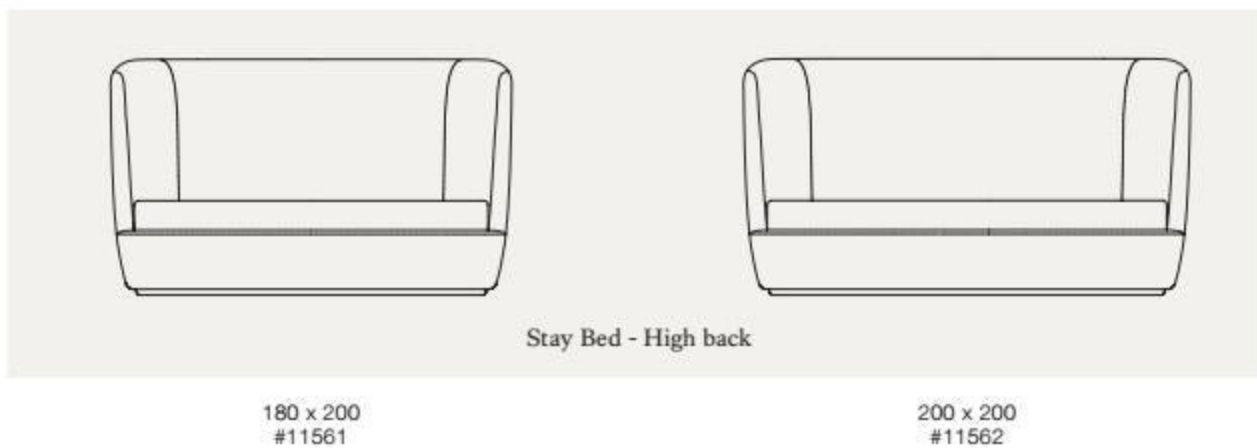

Beds / Beds & Daybeds