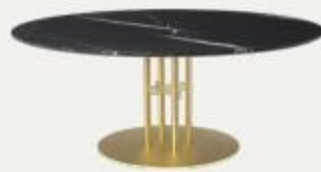

TS Column Lounge Table

Ø80, Black base
#11253

Ø80, Brass base
#11254

Ø110, Black base
#11247

Ø110, Brass base
#11248

TS Column Lounge Table

Ø130, Black base
#11249

Ø130, Brass base
#11250