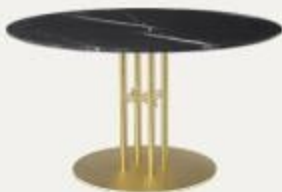

Moon Dining Table - Elliptical

TS Collection

Ø80, Black base
#11245

Ø80, Brass base
#11246

Ø110, Black base
#11239

Ø110, Brass base
#11240

Ø130, Black base
#11241

TS Column Dining Table