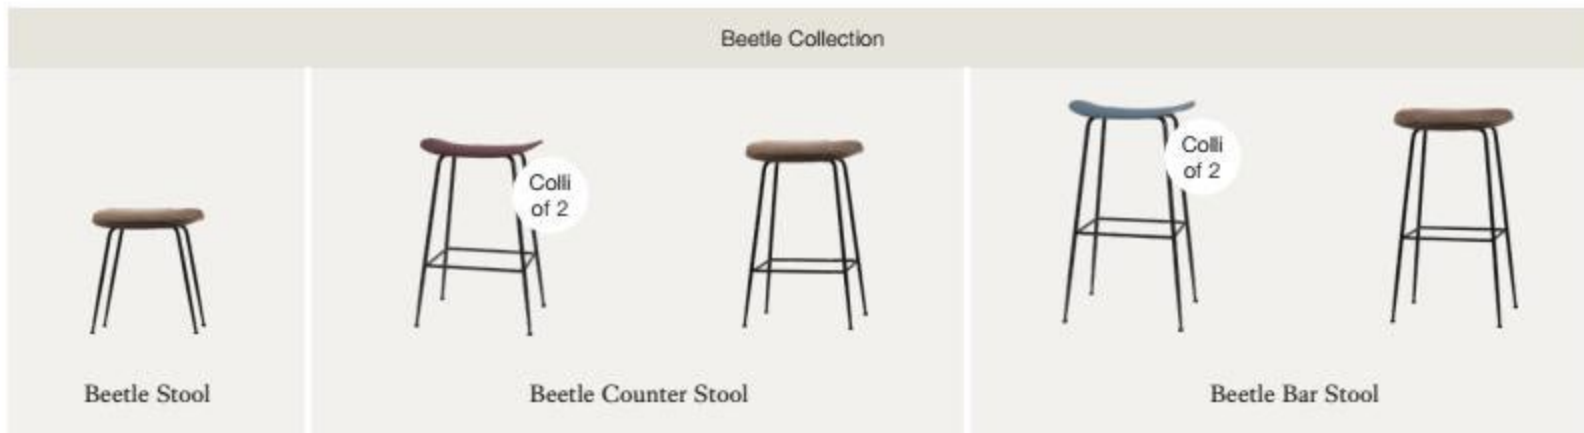

Fully Upholstered, 45,
Conic base #10305

Un-Upholstered, 65, Conic
base, Colli of 2 #11534

Fully Upholstered, 65,
Conic base#10239

Un-Upholstered, 75, Conic
base, Colli of 2 #11533

Fully Upholstered, 75,
Conic base #10226